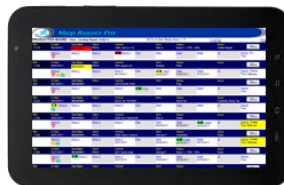

You have “NEVER” seen your shop like this before!

Shop Runner Pro

PRODUCTION BOARD - View - Existing Repair Order's: RO's In the Shop Now = 11 [LogOut](#) [Mgt](#)

RO:	In Date:	Out Date:	Client:	Vehicle:	Tech:	Status:	Issue:	
11186	06/07/2011	06/24/2011	PROG	2001 jaguar xkr	Kristian	Detail		Office
	Hand-O	Body-1	Body-2	Body-3 06/18/2011	Prep	Paint 06/23/2011	Assy 06/24/2011	Detail 06/24/2011
								Deliver: Today Time: 2:00 pm
925	06/10/2011	06/27/2011		2001 DODGE RAM	George F	Assembly		Office
	Hand-O	Body-1	Body-2	Body-3 06/24/2011	Prep	Paint 06/25/2011	Assy 06/27/2011	Detail 06/27/2011
								Deliver: Fri Time: 3:00 pm
11184	06/07/2011	06/30/2011	C / P	2006 toyo highlander	Rick A	Ready for Delivery		Office
	Hand-O	Body-1	Body-2	Body-3	Prep	Paint 06/29/2011	Assy 06/30/2011	Detail 06/30/2011
								Deliver: Today Time: 9:00 am
11182	06/01/2011	06/30/2011	PROG	2000 chevy venture	George F	Body-3 = 70% - 90%		Office
	Hand-O	Body-1	Body-2	Body-3 06/27/2011	Prep	Paint 06/29/2011	Assy 06/30/2011	Detail 06/30/2011
								Deliver: Time:
11178	05/31/2011	06/30/2011	PROG	2003 chrysler town&c	Rick A	Hand Out		Office
	Hand-O	Body-1	Body-2	Body-3 06/28/2011	Prep	Paint 06/29/2011	Assy 06/30/2011	Detail 06/30/2011
								Deliver: Time:

This Amazing tool will keep track of all of your vehicles and all aspects of the repair process in *real time*.

This program can be viewed and operated from anywhere and from any type of wireless device and without any installation or special software needed for any of these devices.

The program is also designed to be completely interactive with everyone who touches the car with a simple process that anyone can learn to use and operate in just seconds.

The fastest, easiest and most advanced Production and Status tool in the world.